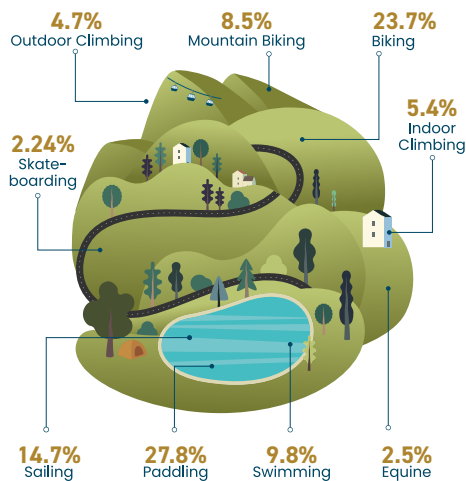

A YEAR IN REVIEW 2023

VERMONT
ADAPTIVE
Ski & Sports

2023 AT A GLANCE

SUMMER

ACTIVITIES BY TYPE 2023

WINTER

PO Box 139 • Killington, VT 05751
www.vermontadaptive.org
802.786.4991

DISABILITIES OF THE PEOPLE WE SERVED IN 2023