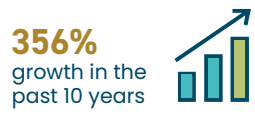

A YEAR IN REVIEW 2023

VERMONT
ADAPTIVE
Ski & Sports

2023 AT A GLANCE

SUMMER

ACTIVITIES BY TYPE 2023

WINTER

PO Box 139 • Killington, VT 05751
www.vermontadaptive.org
802.786.4991

DISABILITIES OF THE PEOPLE WE SERVED IN 2023