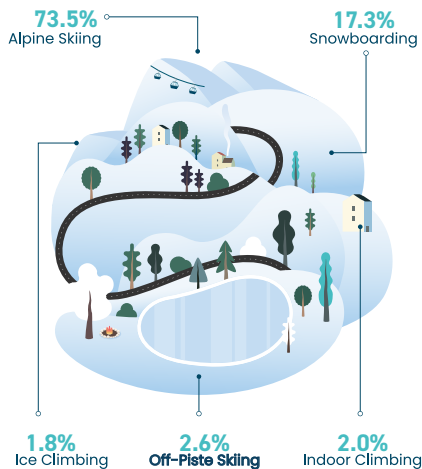

A YEAR IN REVIEW 2023

VERMONT
ADAPTIVE
Ski & Sports

2023 AT A GLANCE

SUMMER

ACTIVITIES BY TYPE 2023

WINTER

PO Box 139 • Killington, VT 05751
www.vermontadaptive.org
802.786.4991

DISABILITIES OF THE PEOPLE WE SERVED IN 2023