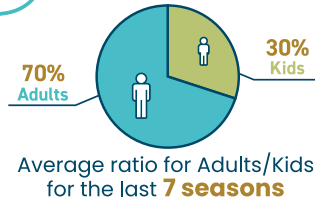

A YEAR IN REVIEW 2023

VERMONT
ADAPTIVE
Ski & Sports

2023 AT A GLANCE

SUMMER

ACTIVITIES BY TYPE 2023

WINTER

PO Box 139 • Killington, VT 05751
www.vermontadaptive.org
802.786.4991

DISABILITIES OF THE PEOPLE WE SERVED IN 2023