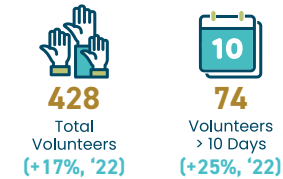

A YEAR IN REVIEW 2023

VERMONT
ADAPTIVE
Ski & Sports

2023 AT A GLANCE

SUMMER

ACTIVITIES BY TYPE 2023

WINTER

PO Box 139 • Killington, VT 05751
www.vermontadaptive.org
802.786.4991

DISABILITIES OF THE PEOPLE WE SERVED IN 2023