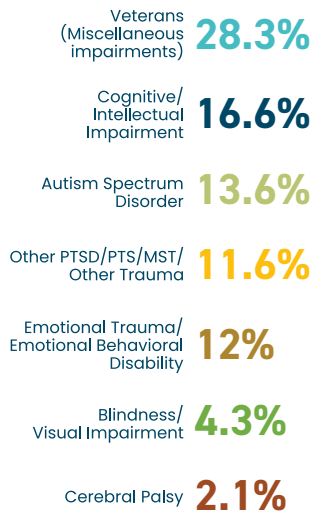

A YEAR IN REVIEW 2023

VERMONT
ADAPTIVE
Ski & Sports

2023 AT A GLANCE

SUMMER

ACTIVITIES BY TYPE 2023

WINTER

PO Box 139 • Killington, VT 05751
www.vermontadaptive.org
802.786.4991

DISABILITIES OF THE PEOPLE WE SERVED IN 2023