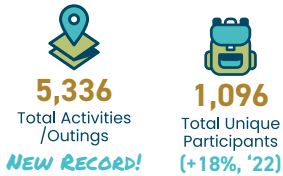

A YEAR IN REVIEW 2023

VERMONT
ADAPTIVE
Ski & Sports

2023 AT A GLANCE

SUMMER

ACTIVITIES BY TYPE 2023

WINTER

PO Box 139 • Killington, VT 05751
www.vermontadaptive.org
802.786.4991

DISABILITIES OF THE PEOPLE WE SERVED IN 2023